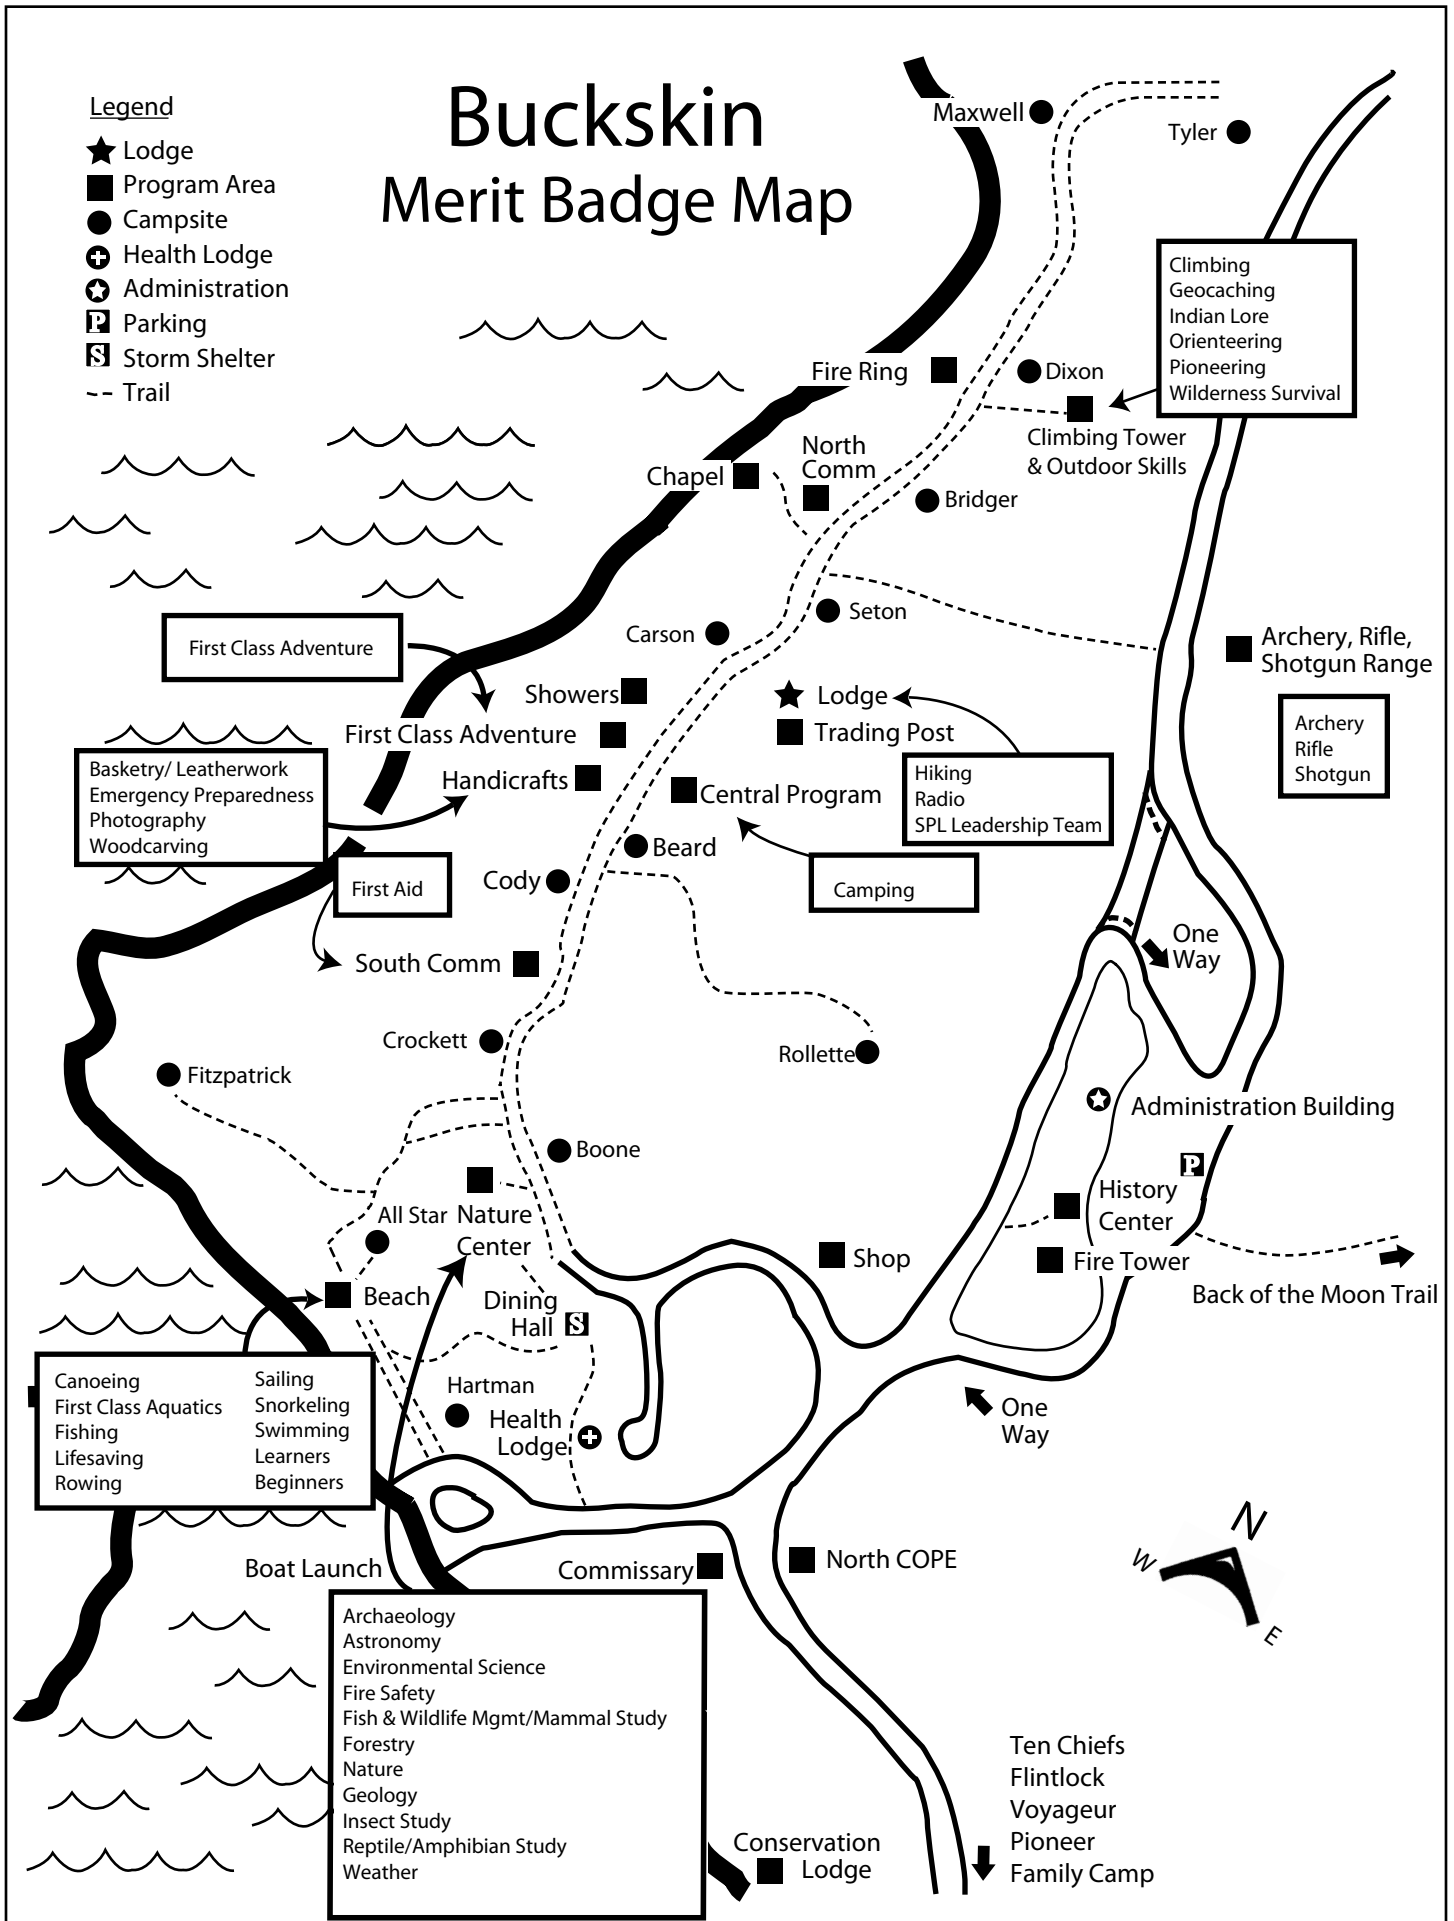

# Buckskin Merit Badge Map

## Legend

- ★ Lodge
- Program Area
- Campsite
- ⊕ Health Lodge
- ☆ Administration
- P Parking
- S Storm Shelter
- Trail

Climbing  
Geocaching  
Indian Lore  
Orienteering  
Pioneering  
Wilderness Survival

Camping

Archery  
Rifle  
Shotgun

Archery, Rifle,  
Shotgun Range

Back of the Moon Trail