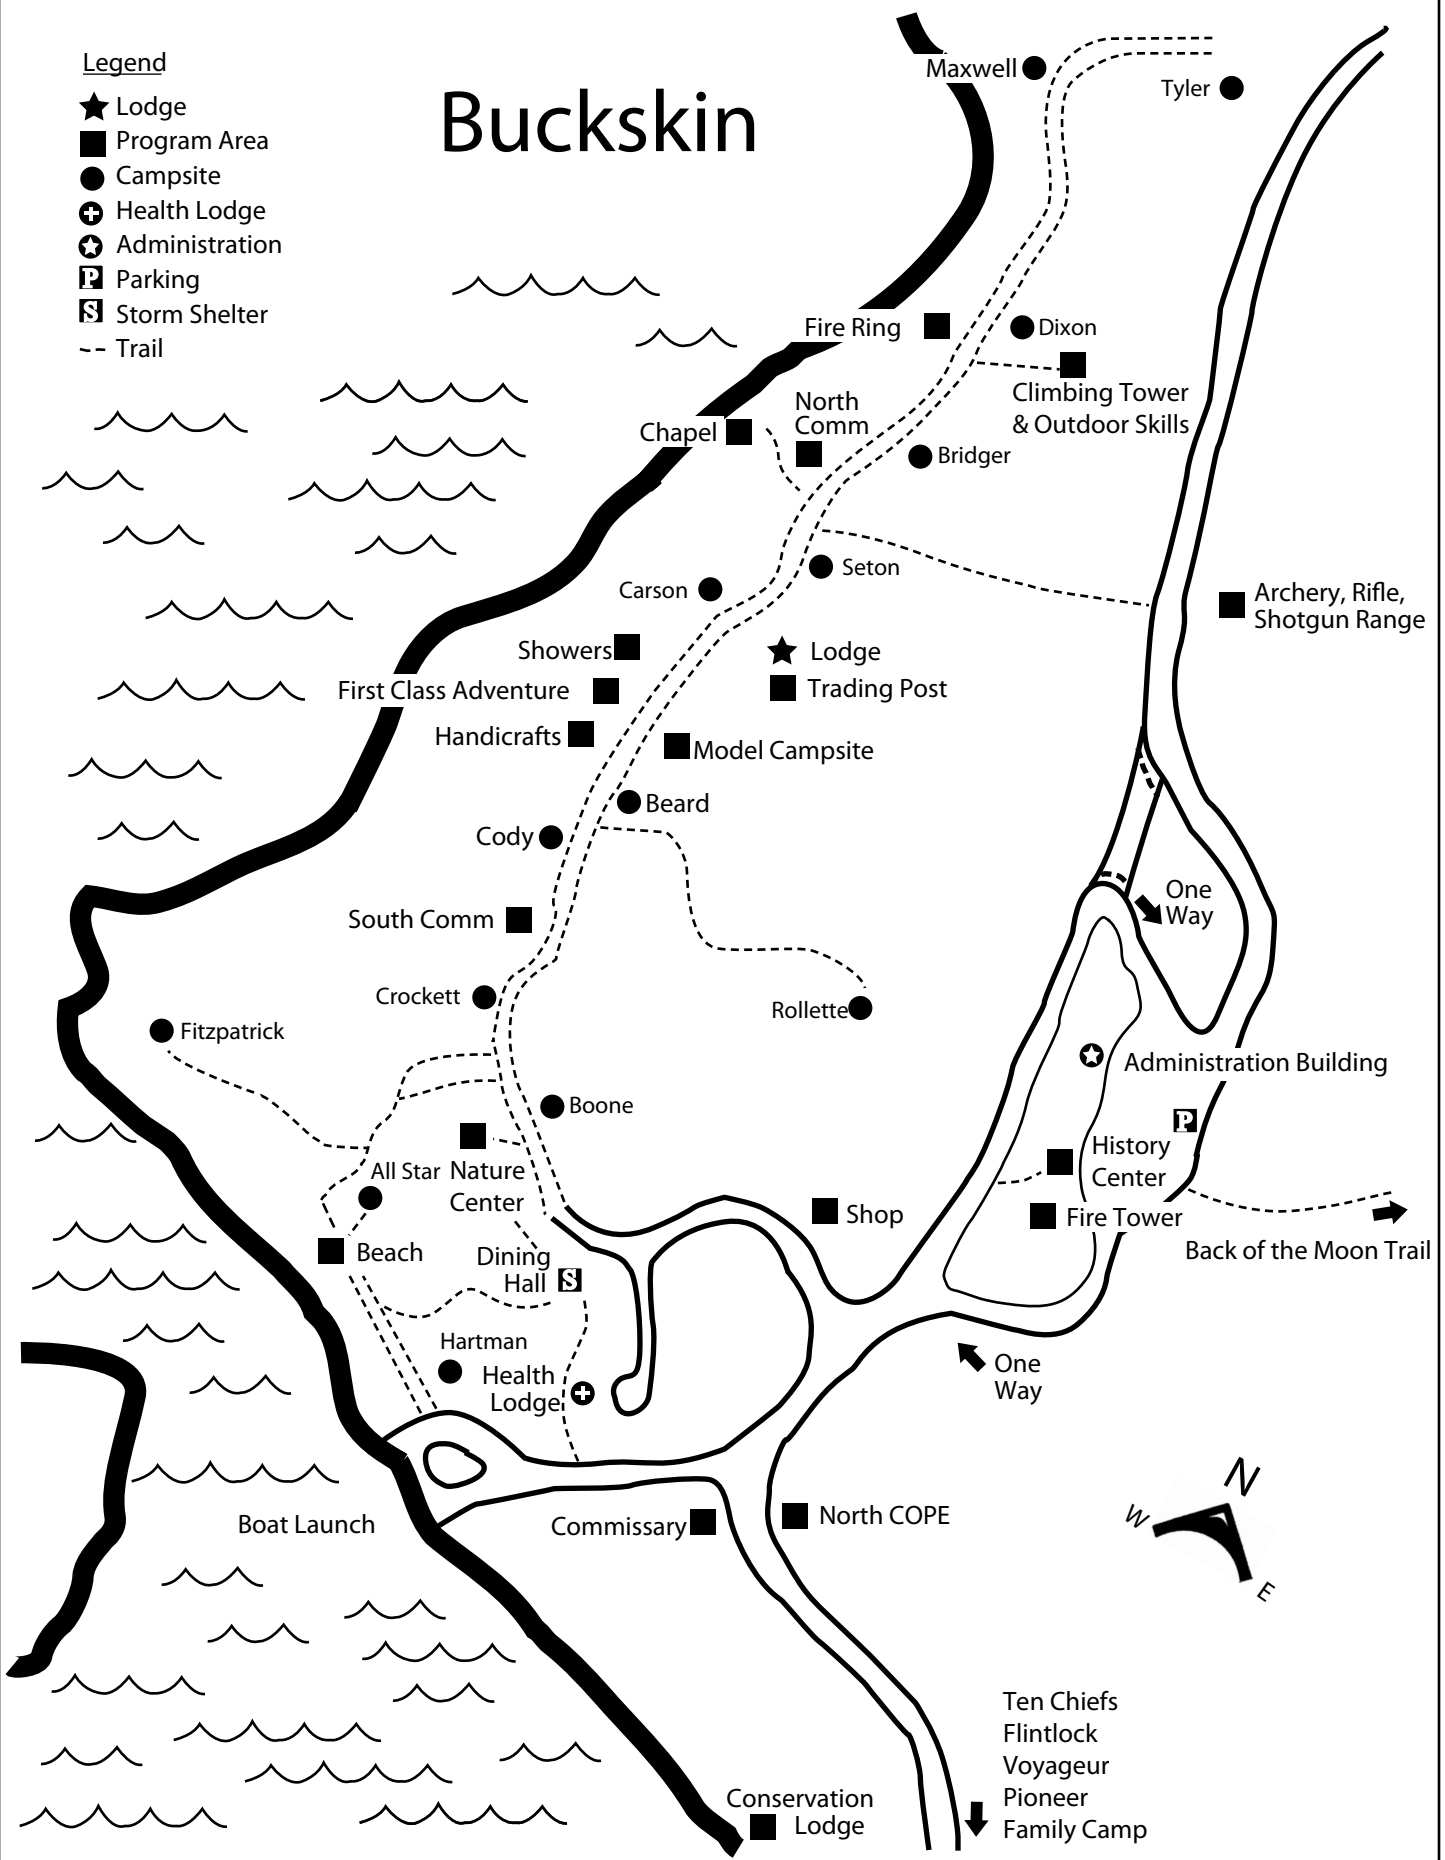

# Buckskin

Legend

- ★ Lodge
- Program Area
- Campsite
- ⊕ Health Lodge
- ☆ Administration
- P Parking
- S Storm Shelter
- Trail

Ten Chiefs  
Flintlock  
Voyageur  
Pioneer  
Family Camp