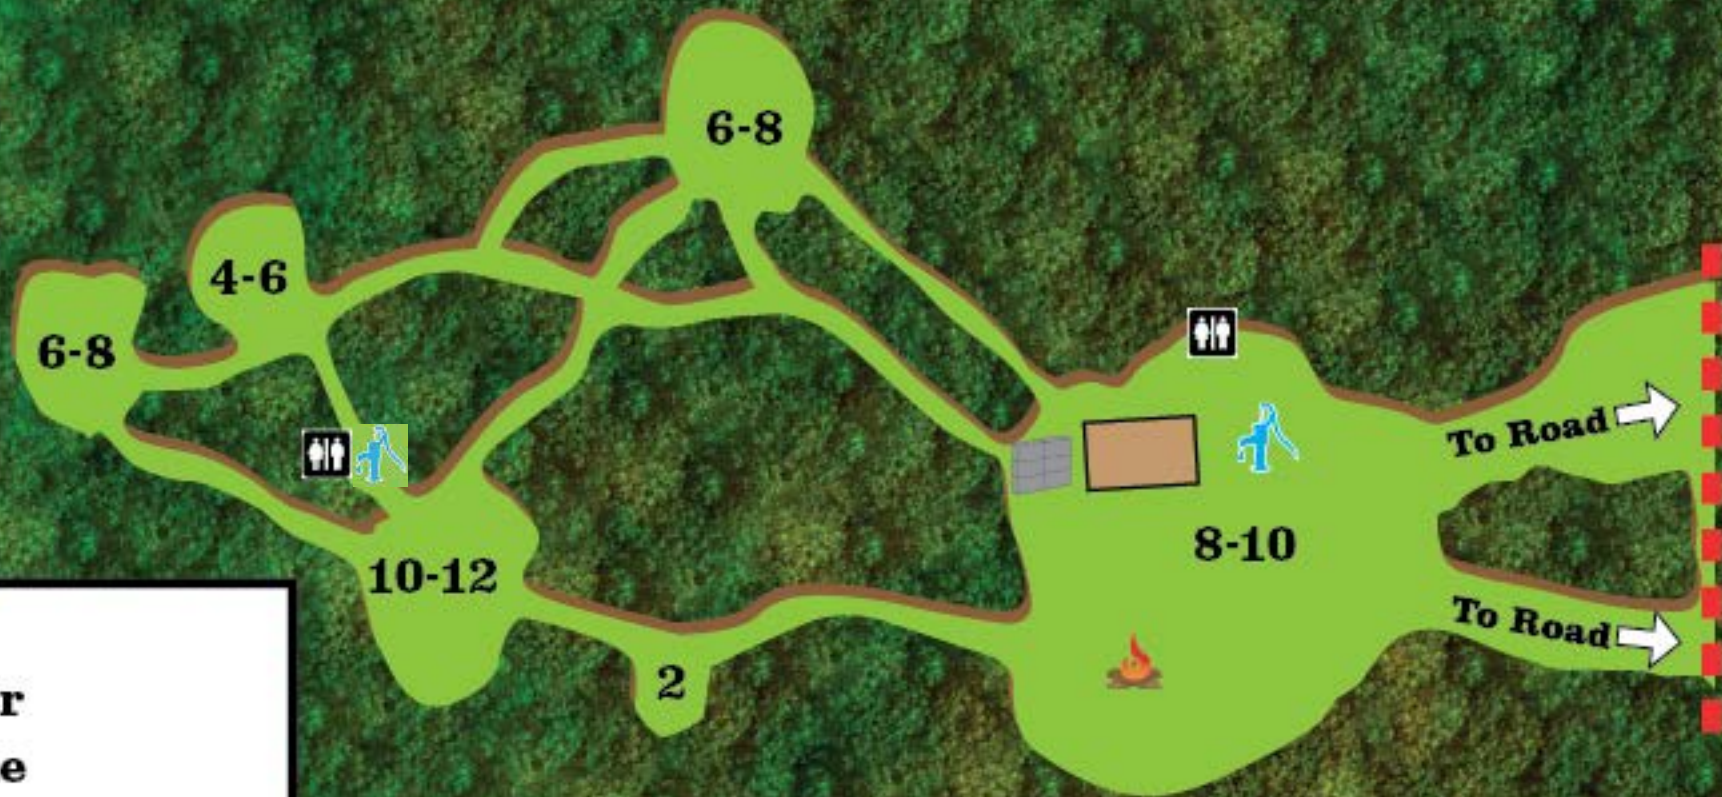

# Cody

Many  
Point  
Lake

**Water**

**Shelter**

**Latrine**

**Tent Platform**

**Fire Ring**

**Food Storage Container**

Map not drawn to scale  
Numbers indicate Max. Capacity