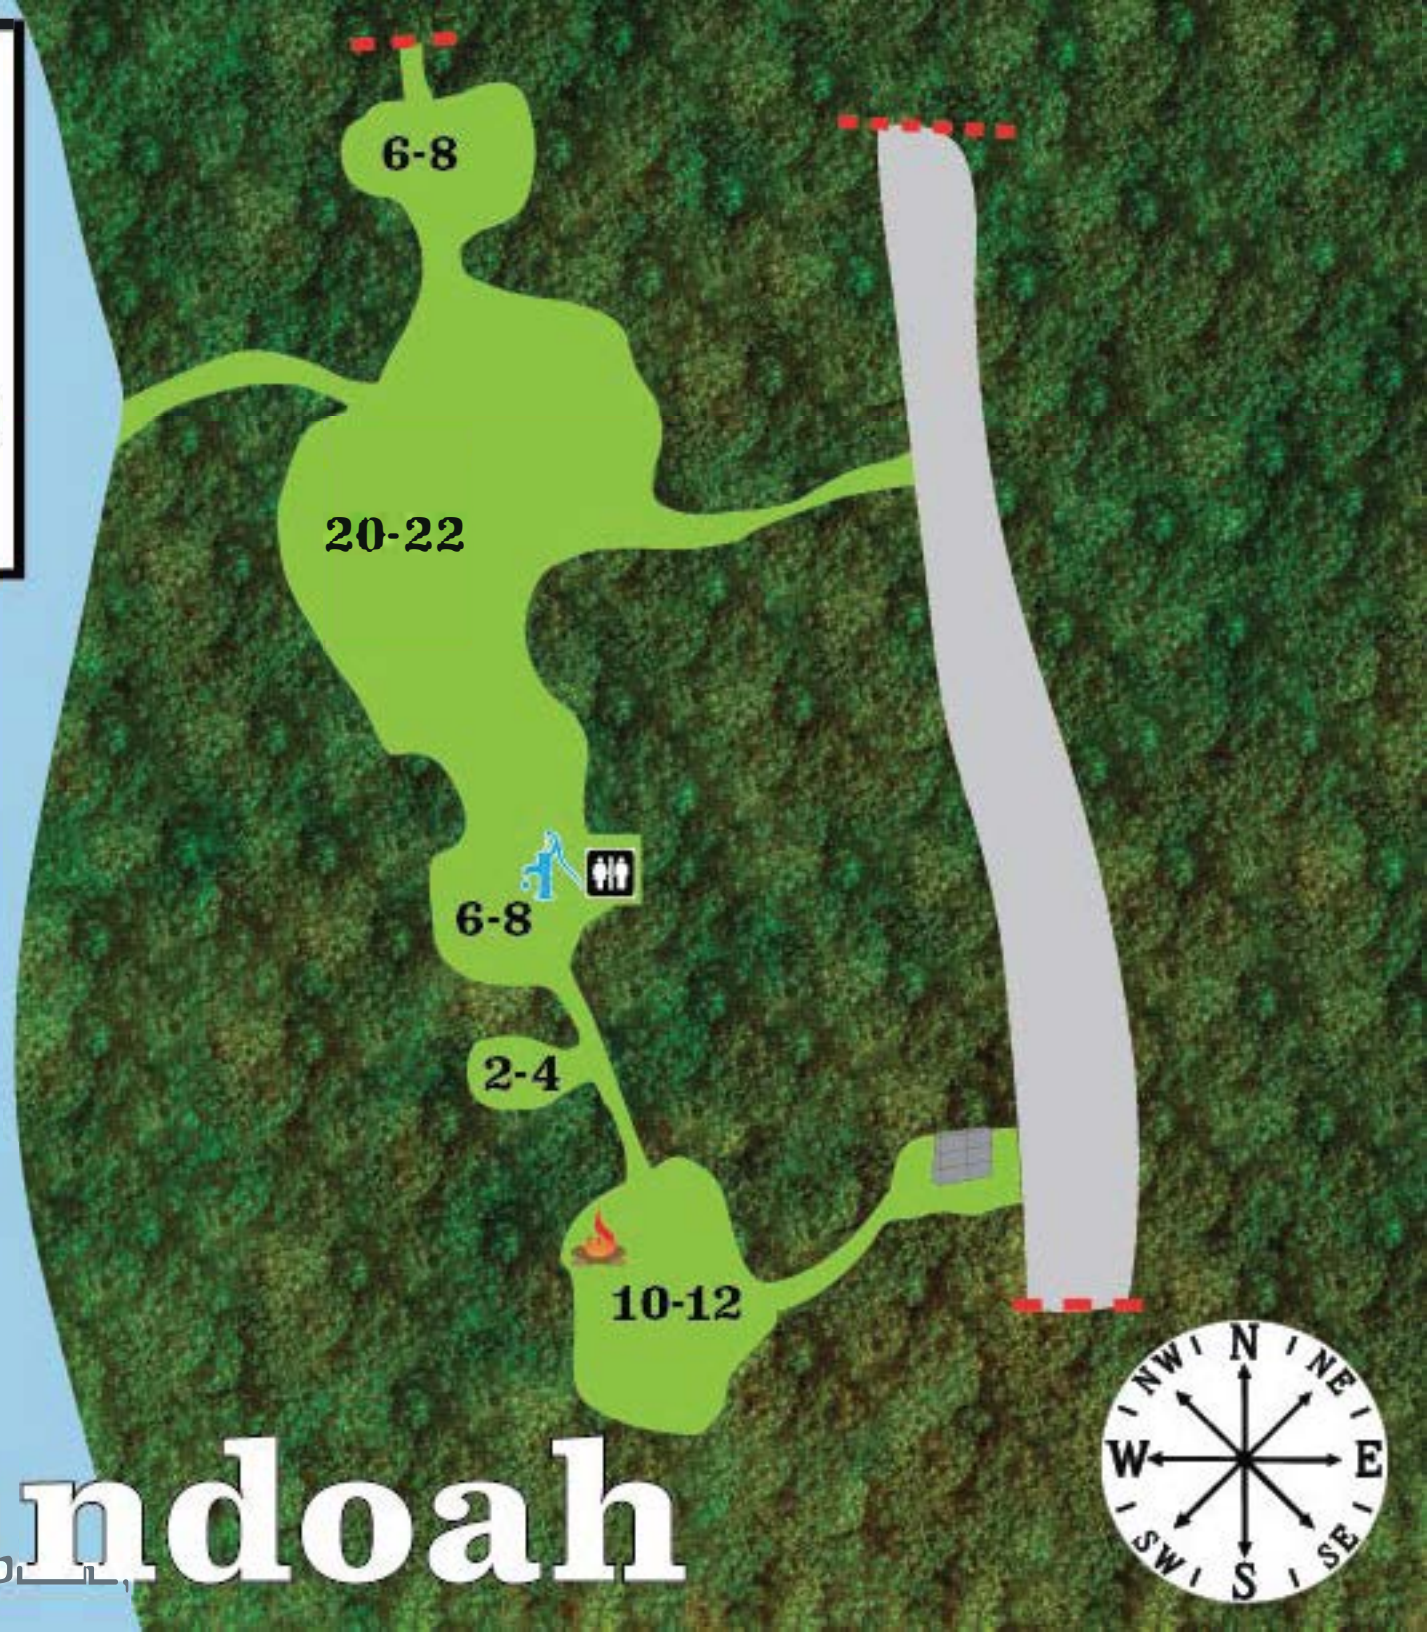

Water

Shelter

Latrine

Tent Platform

Fire Ring

Food Storage Container

Map not drawn to scale

Numbers indicate Max. Capacity

Many Point Lake

Skenandoah