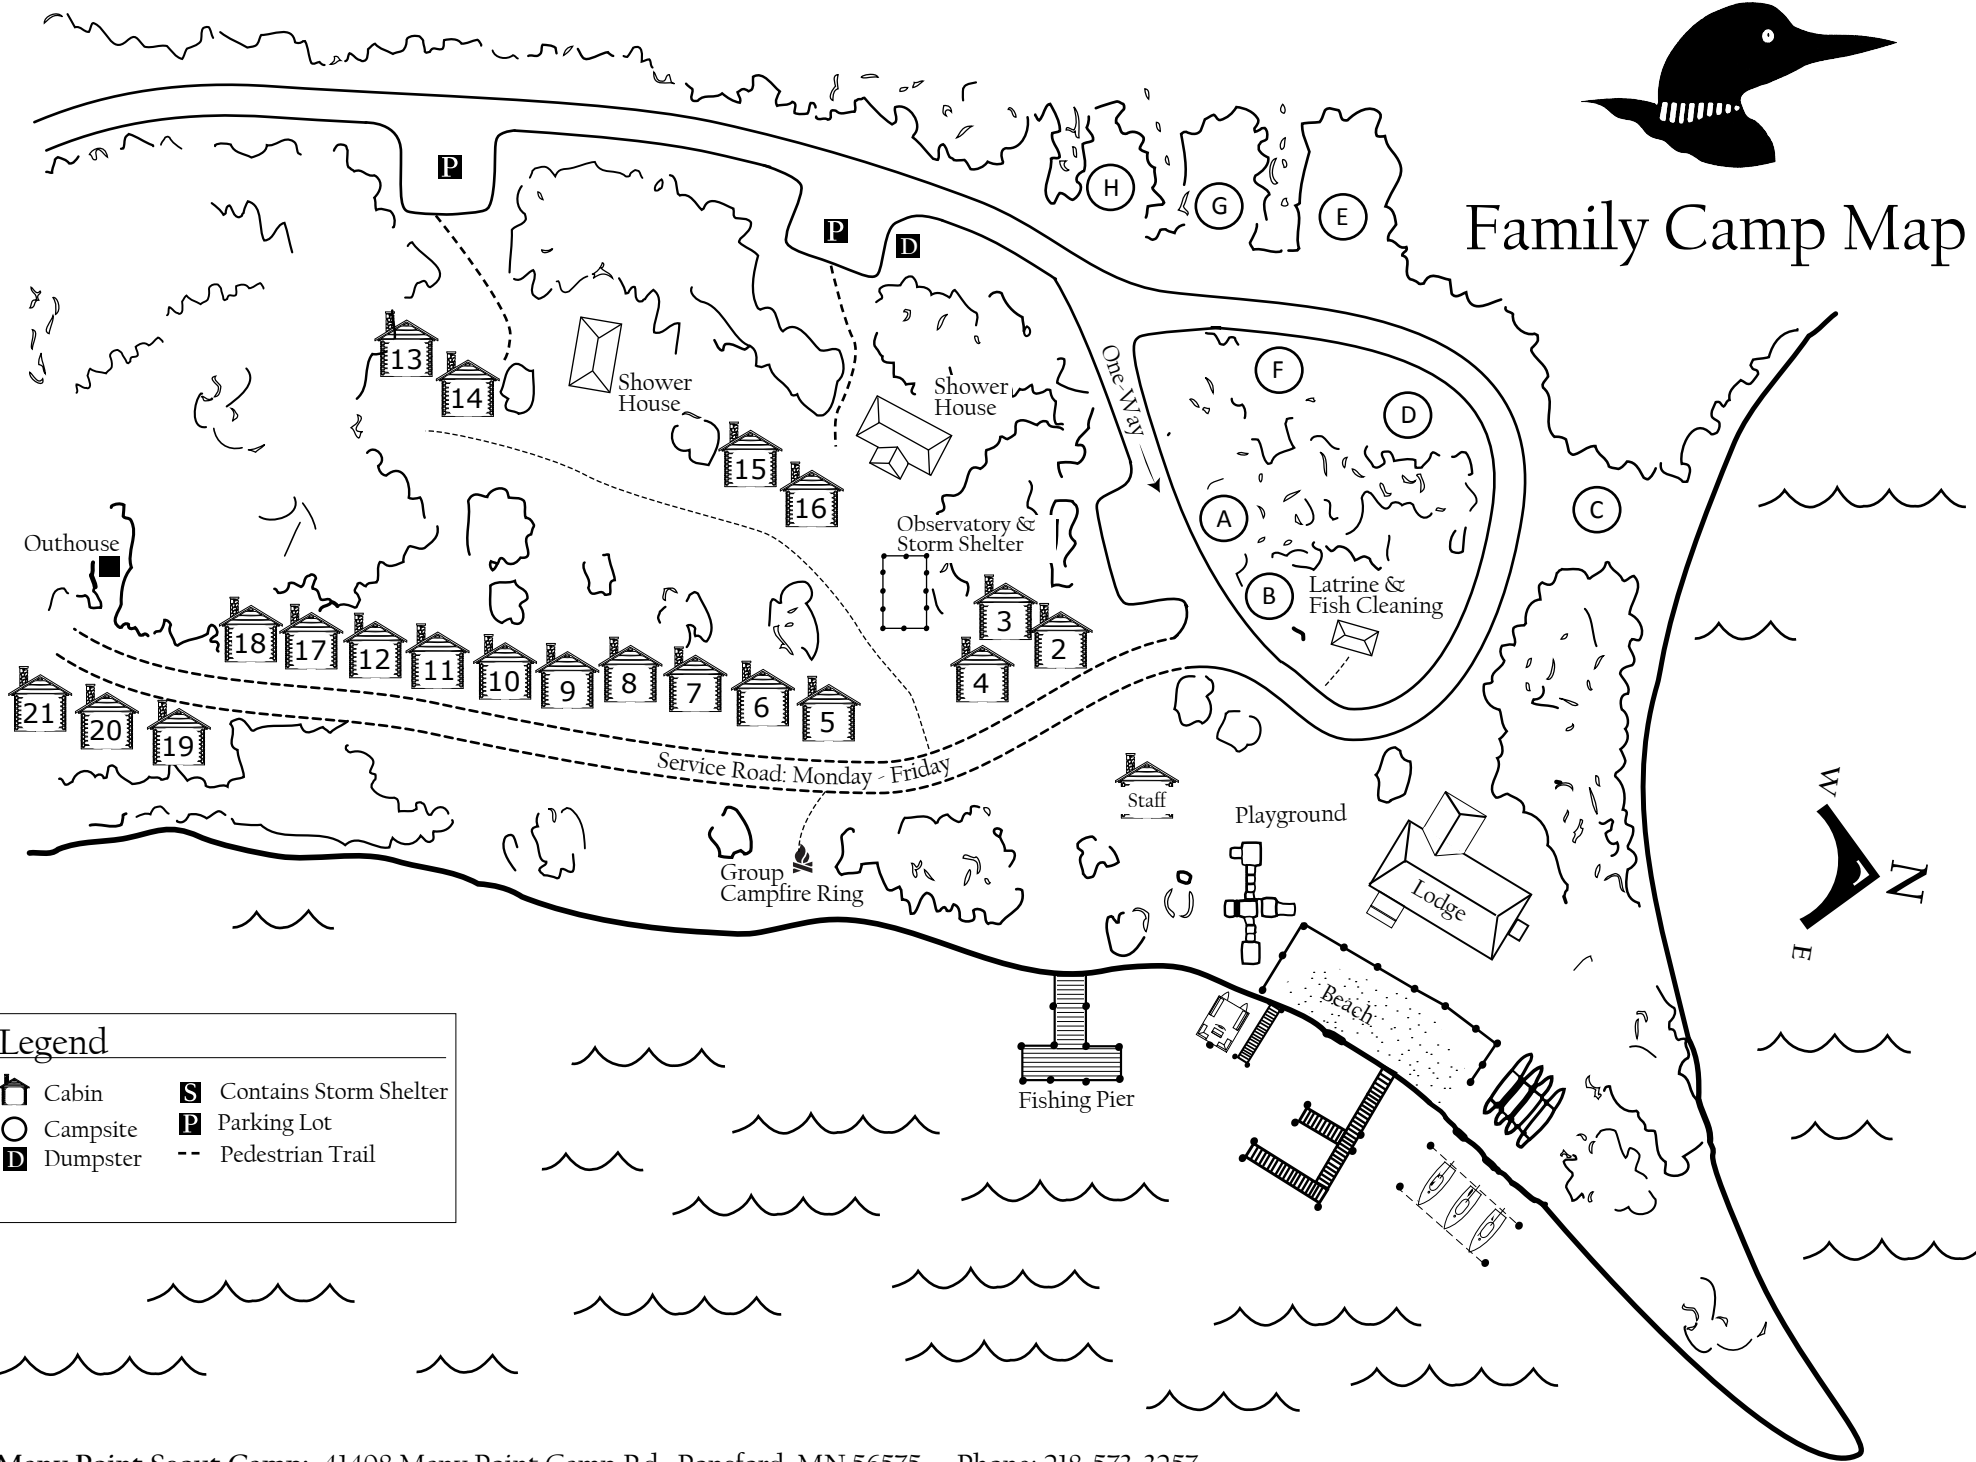

Family Camp Map

Legend

Cabin	Contains Storm Shelter
Campsite	Parking Lot
Dumpster	Pedestrian Trail